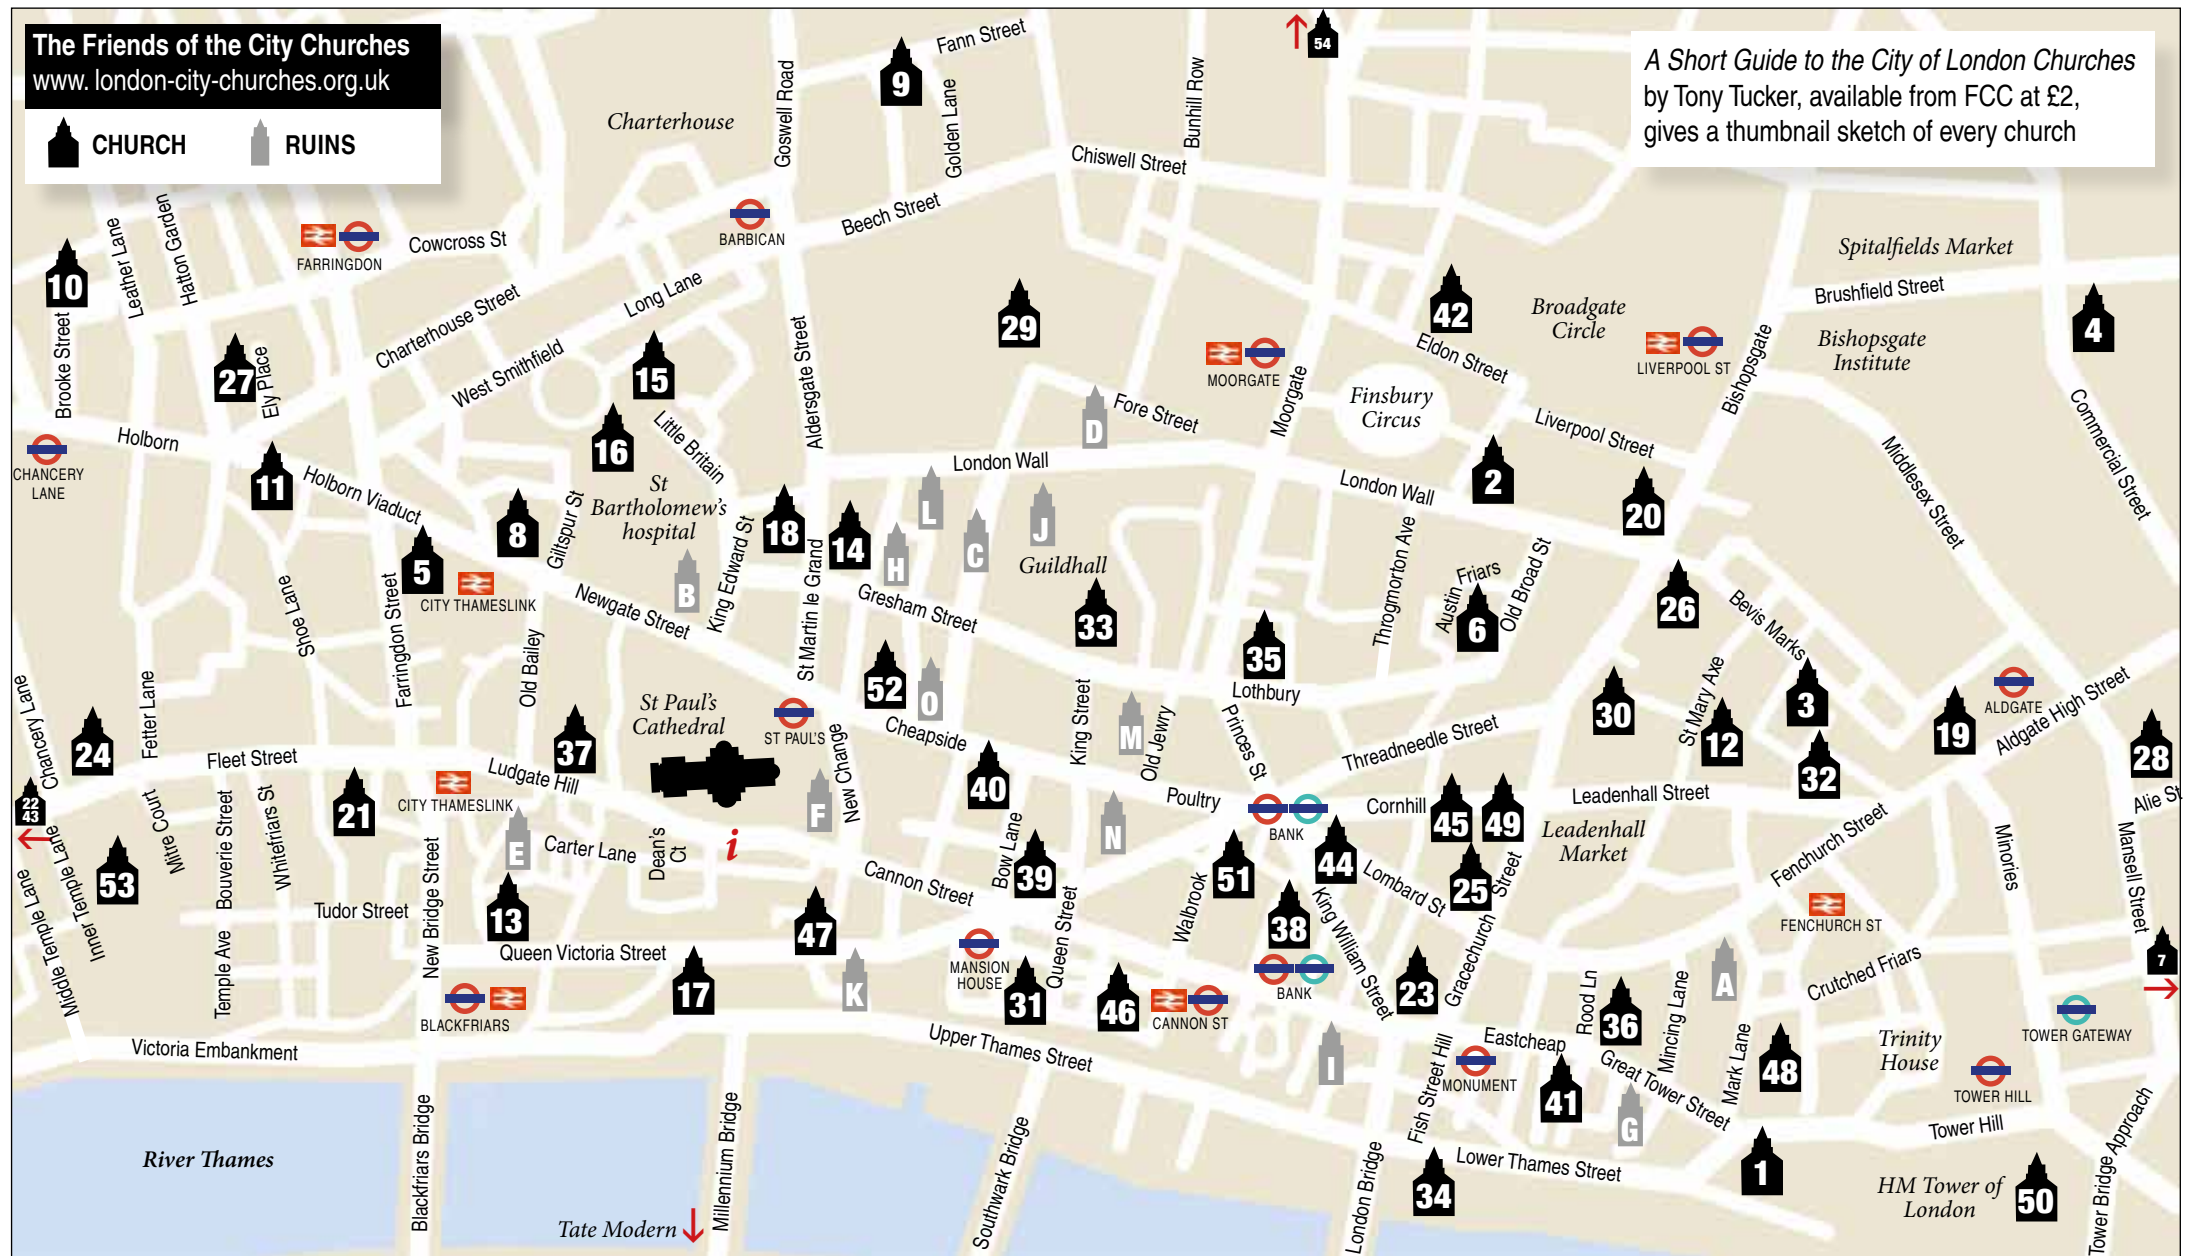

A Short Guide to the City of London Churches  
by Tony Tucker, available from FCC at £2,  
gives a thumbnail sketch of every church

- |                                    |                               |                                  |                              |                         |                                 |                                |
|------------------------------------|-------------------------------|----------------------------------|------------------------------|-------------------------|---------------------------------|--------------------------------|
| 1 All Hallows Barking by the Tower | 9 Jewin Welsh Church          | 15 St Bartholomew the Great      | 24 St Dunstan in the West    | 33 St Lawrence Jewry    | 41 St Mary at Hill              | M St Olave Jewry               |
| 2 All Hallows London Wall          | 10 St Alban the Martyr        | 16 St Bartholomew the Less       | 25 St Edmund King and Martyr | 34 St Magnus the Martyr | 42 St Mary Moorfields (RC)      | N St Pancras Soper Lane        |
| A All Hallows Staining             | C St Alban Wood Street        | 17 St Benet Paul's Wharf (Welsh) | 26 St Ethelburga             | 35 St Margaret Lothbury | K St Mary Somerset              | O St Peter Cheap               |
| 3 Bevis Marks Synagogue            | D St Alphage London Wall      | 18 St Botolph Aldersgate         | 27 St Etheldreda (RC)        | 36 St Margaret Pattens  | L St Mary Staining              | 49 St Peter Cornhill           |
| B Christchurch Greyfriars          | 11 St Andrew Holborn          | 19 St Botolph Aldgate            | 28 St George German Lutheran | 37 St Martin Ludgate    | 43 St Mary le Strand            | 50 St Peter ad Vincula         |
| 4 Christchurch Spitalfields        | 12 St Andrew Undershaft       | 20 St Botolph Bishopsgate        | 29 St Giles Cripplegate      | 38 St Mary Abchurch     | 44 St Mary Woolnoth             | 51 St Stephen Walbrook         |
| 5 City Temple (URC)                | 13 St Andrew by the Wardrobe  | 21 St Bride Fleet Street         | 30 St Helen Bishopsgate      | 39 St Mary Aldermanbury | 45 St Michael Cornhill          | 52 St Vedast alias Foster      |
| 6 Dutch Church                     | E St Ann Blackfriars          | 22 St Clement Danes              | 31 St James Garlickhythe     | 40 St Mary le Bow       | 46 St Michael Paternoster Royal | 53 Temple Church               |
| 7 English Martyrs (RC)             | 14 St Anne & St Agnes         | 23 St Clement Eastcheap          | H St John Zachary            |                         | 47 St Nicholas Cole Abbey       | 54 Wesley's Chapel (Methodist) |
| 8 Holy Sepulchre without Newgate   | F St Augustine Watling Street | G St Dunstan in the East         | 32 St Katharine Cree         |                         |                                 |                                |