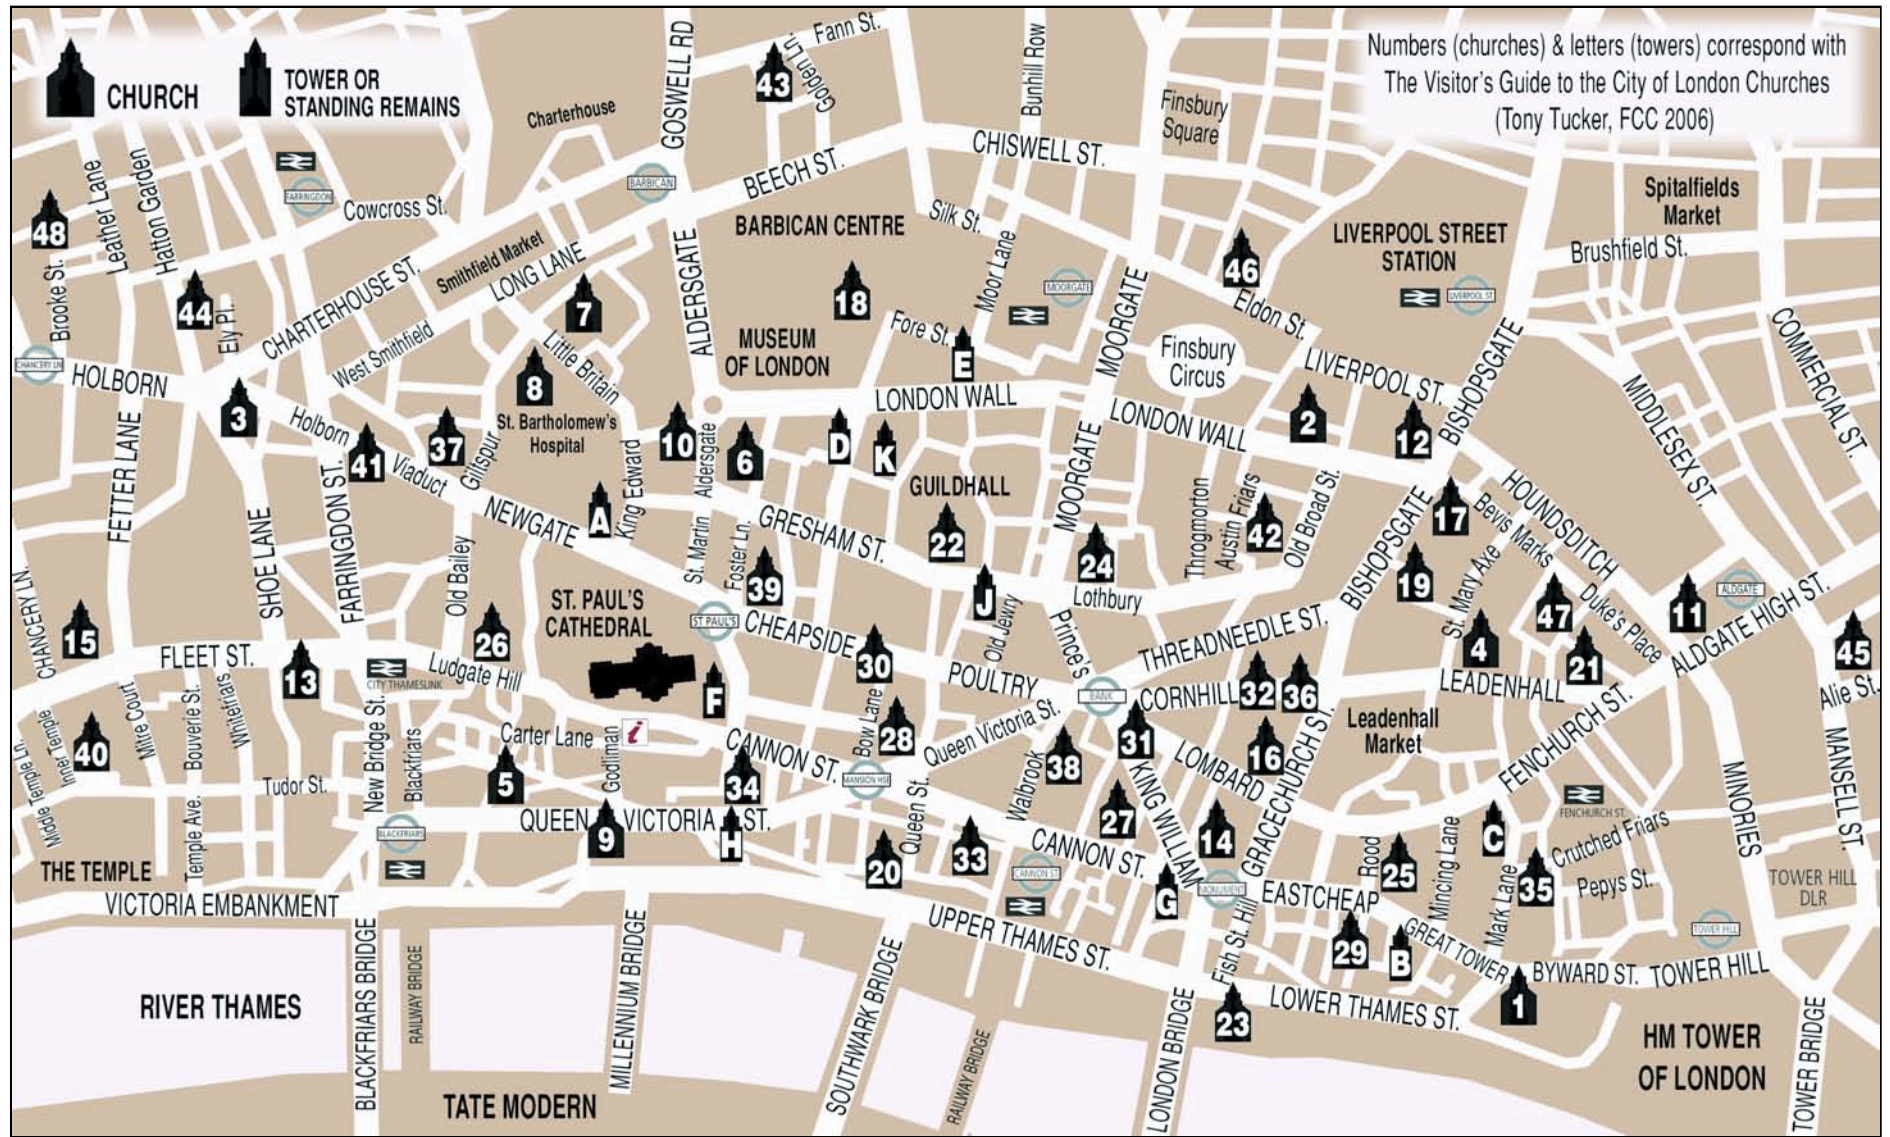

Numbers (churches) & letters (towers) correspond with
 The Visitor's Guide to the City of London Churches
 (Tony Tucker, FCC 2006)

- | | | | | |
|------------------------------|-------------------------------|----------------------------------|---------------------------------|--------------------------------|
| 1 All Hallows by the Tower | 13 St. Bride Fleet Street | 25 St. Margaret Pattens | 37 St. Sepulchre | A Christ Church Greyfriars |
| 2 All Hallows on the Wall | 14 St. Clement Eastcheap | 26 St. Martin Ludgate | 38 St. Stephen Walbrook | B St. Dunstan-in-the-East |
| 3 St. Andrew Holborn | 15 St. Dunstan-in-the-West | 27 St. Mary Abchurch | 39 St. Vedast alias Foster | C All Hallows Staining |
| 4 St. Andrew Undershaft | 16 St. Edmund King and Martyr | 28 St. Mary Aldermary | 40 Temple Church | D St. Alban Wood Street |
| 5 St. Andrew by the Wardrobe | 17 St. Ethelburga | 29 St. Mary-at-Hill | 41 City Temple (URC) | E St. Alphege London Wall |
| 6 St. Anne & St. Agnes | 18 St. Giles Cripplegate | 30 St. Mary-le-Bow | 42 Dutch Church | F St. Augustine Watling Street |
| 7 St. Bartholomew the Great | 19 St. Helen's Bishopsgate | 31 St. Mary Woolnoth | 43 Jewin Welsh Church | G St. Martin Orgar |
| 8 St. Bartholomew the Less | 20 St. James Garlickhythe | 32 St. Michael Cornhill | 44 St. Etheldreda's Chapel (RC) | H St. Mary Somerset |
| 9 St. Benet Welsh Church | 21 St. Katharine Cree | 33 St. Michael Paternoster Royal | 45 St. George German Lutheran | J St. Olave Jewry |
| 10 St. Botolph Aldersgate | 22 St. Lawrence Jewry | 34 St. Nicholas Cole Abbey | 46 St. Mary Moorfields (RC) | K St. Mary Aldermanbury |
| 11 St. Botolph Aldgate | 23 St. Magnus the Martyr | 35 St. Olave Hart Street | 47 Bevis Marks Synagogue | |
| 12 St. Botolph Bishopsgate | 24 St. Margaret Lothbury | 36 St. Peter Cornhill | 48 St. Alban the Martyr | |